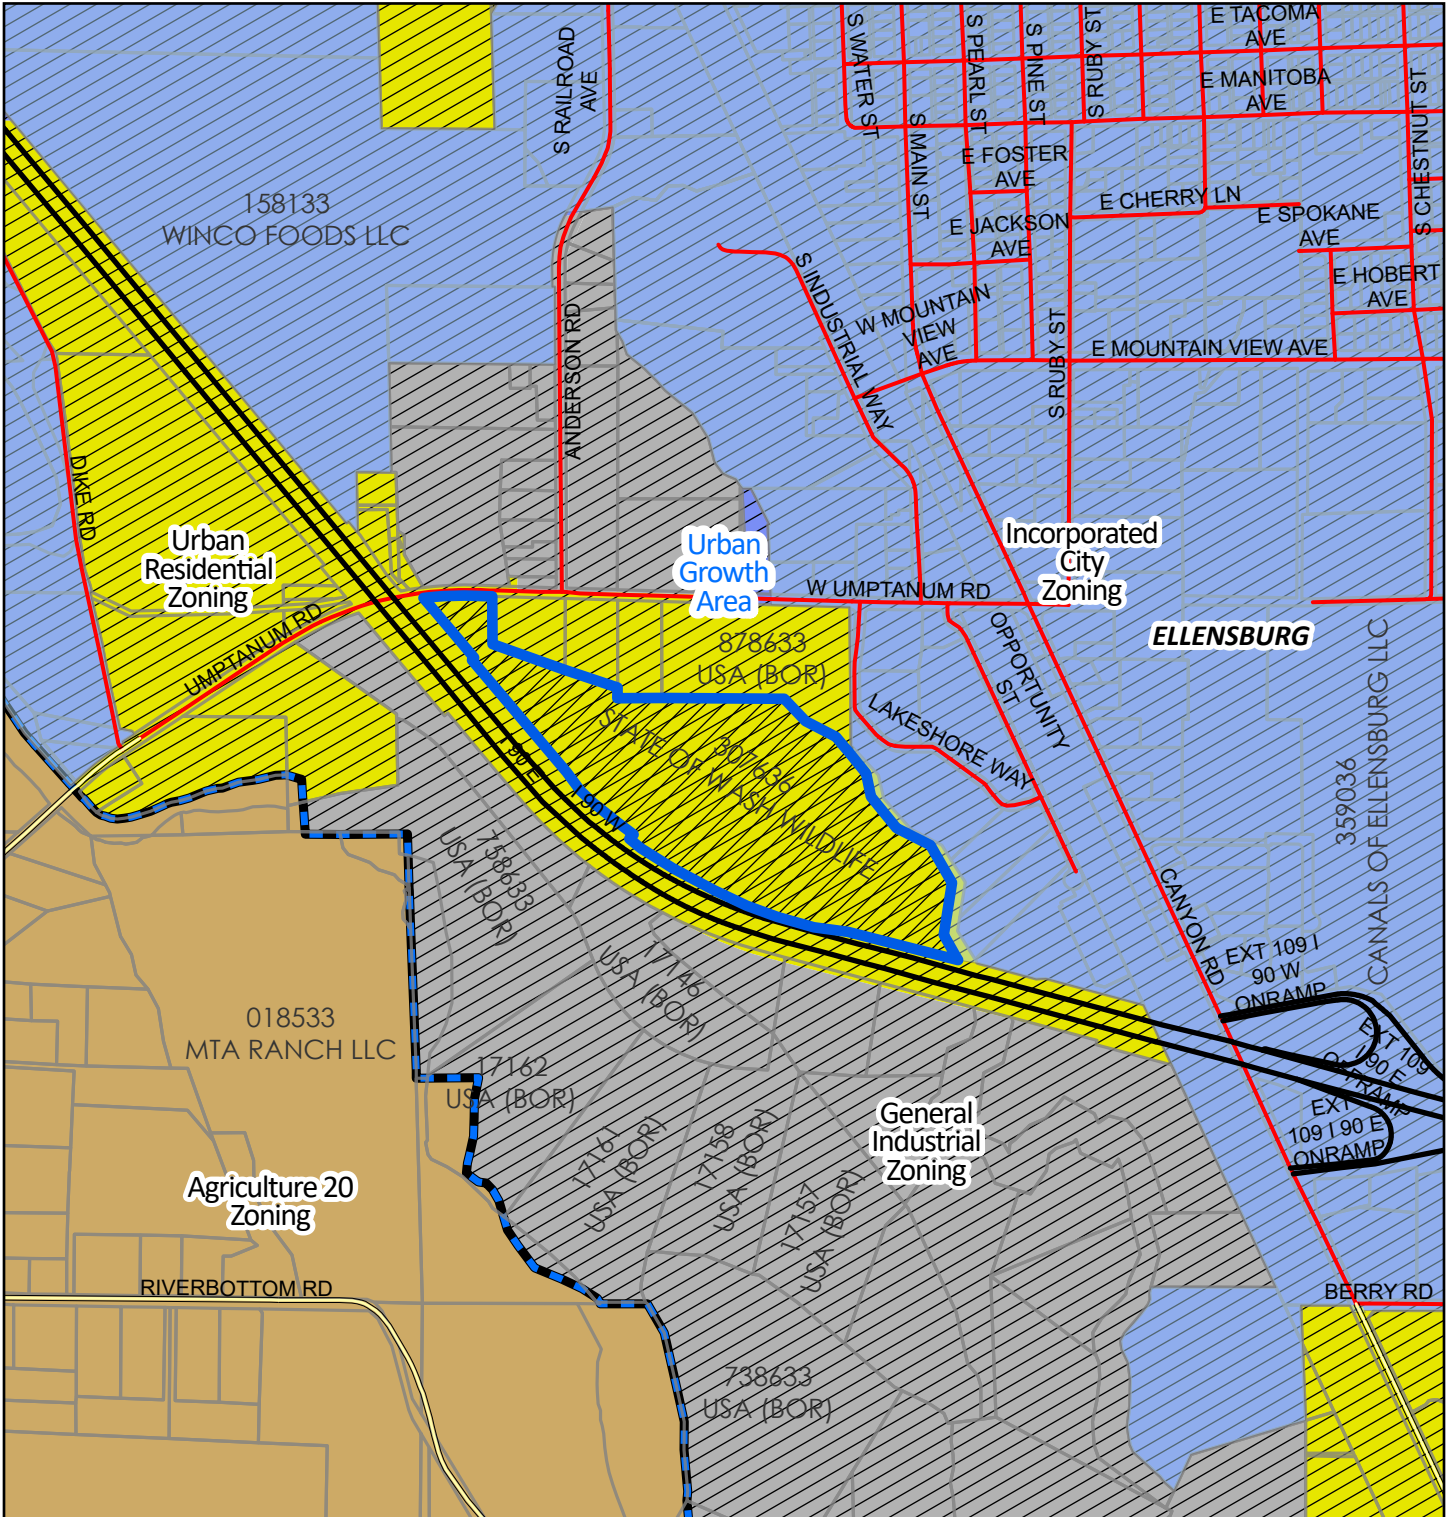

SD-24-00003 WDFW Matoon

Zoning

Kittitas County GIS

2025

Coordinate System: NAD 1983 StatePlane Washington South FIPS 4602 Feet